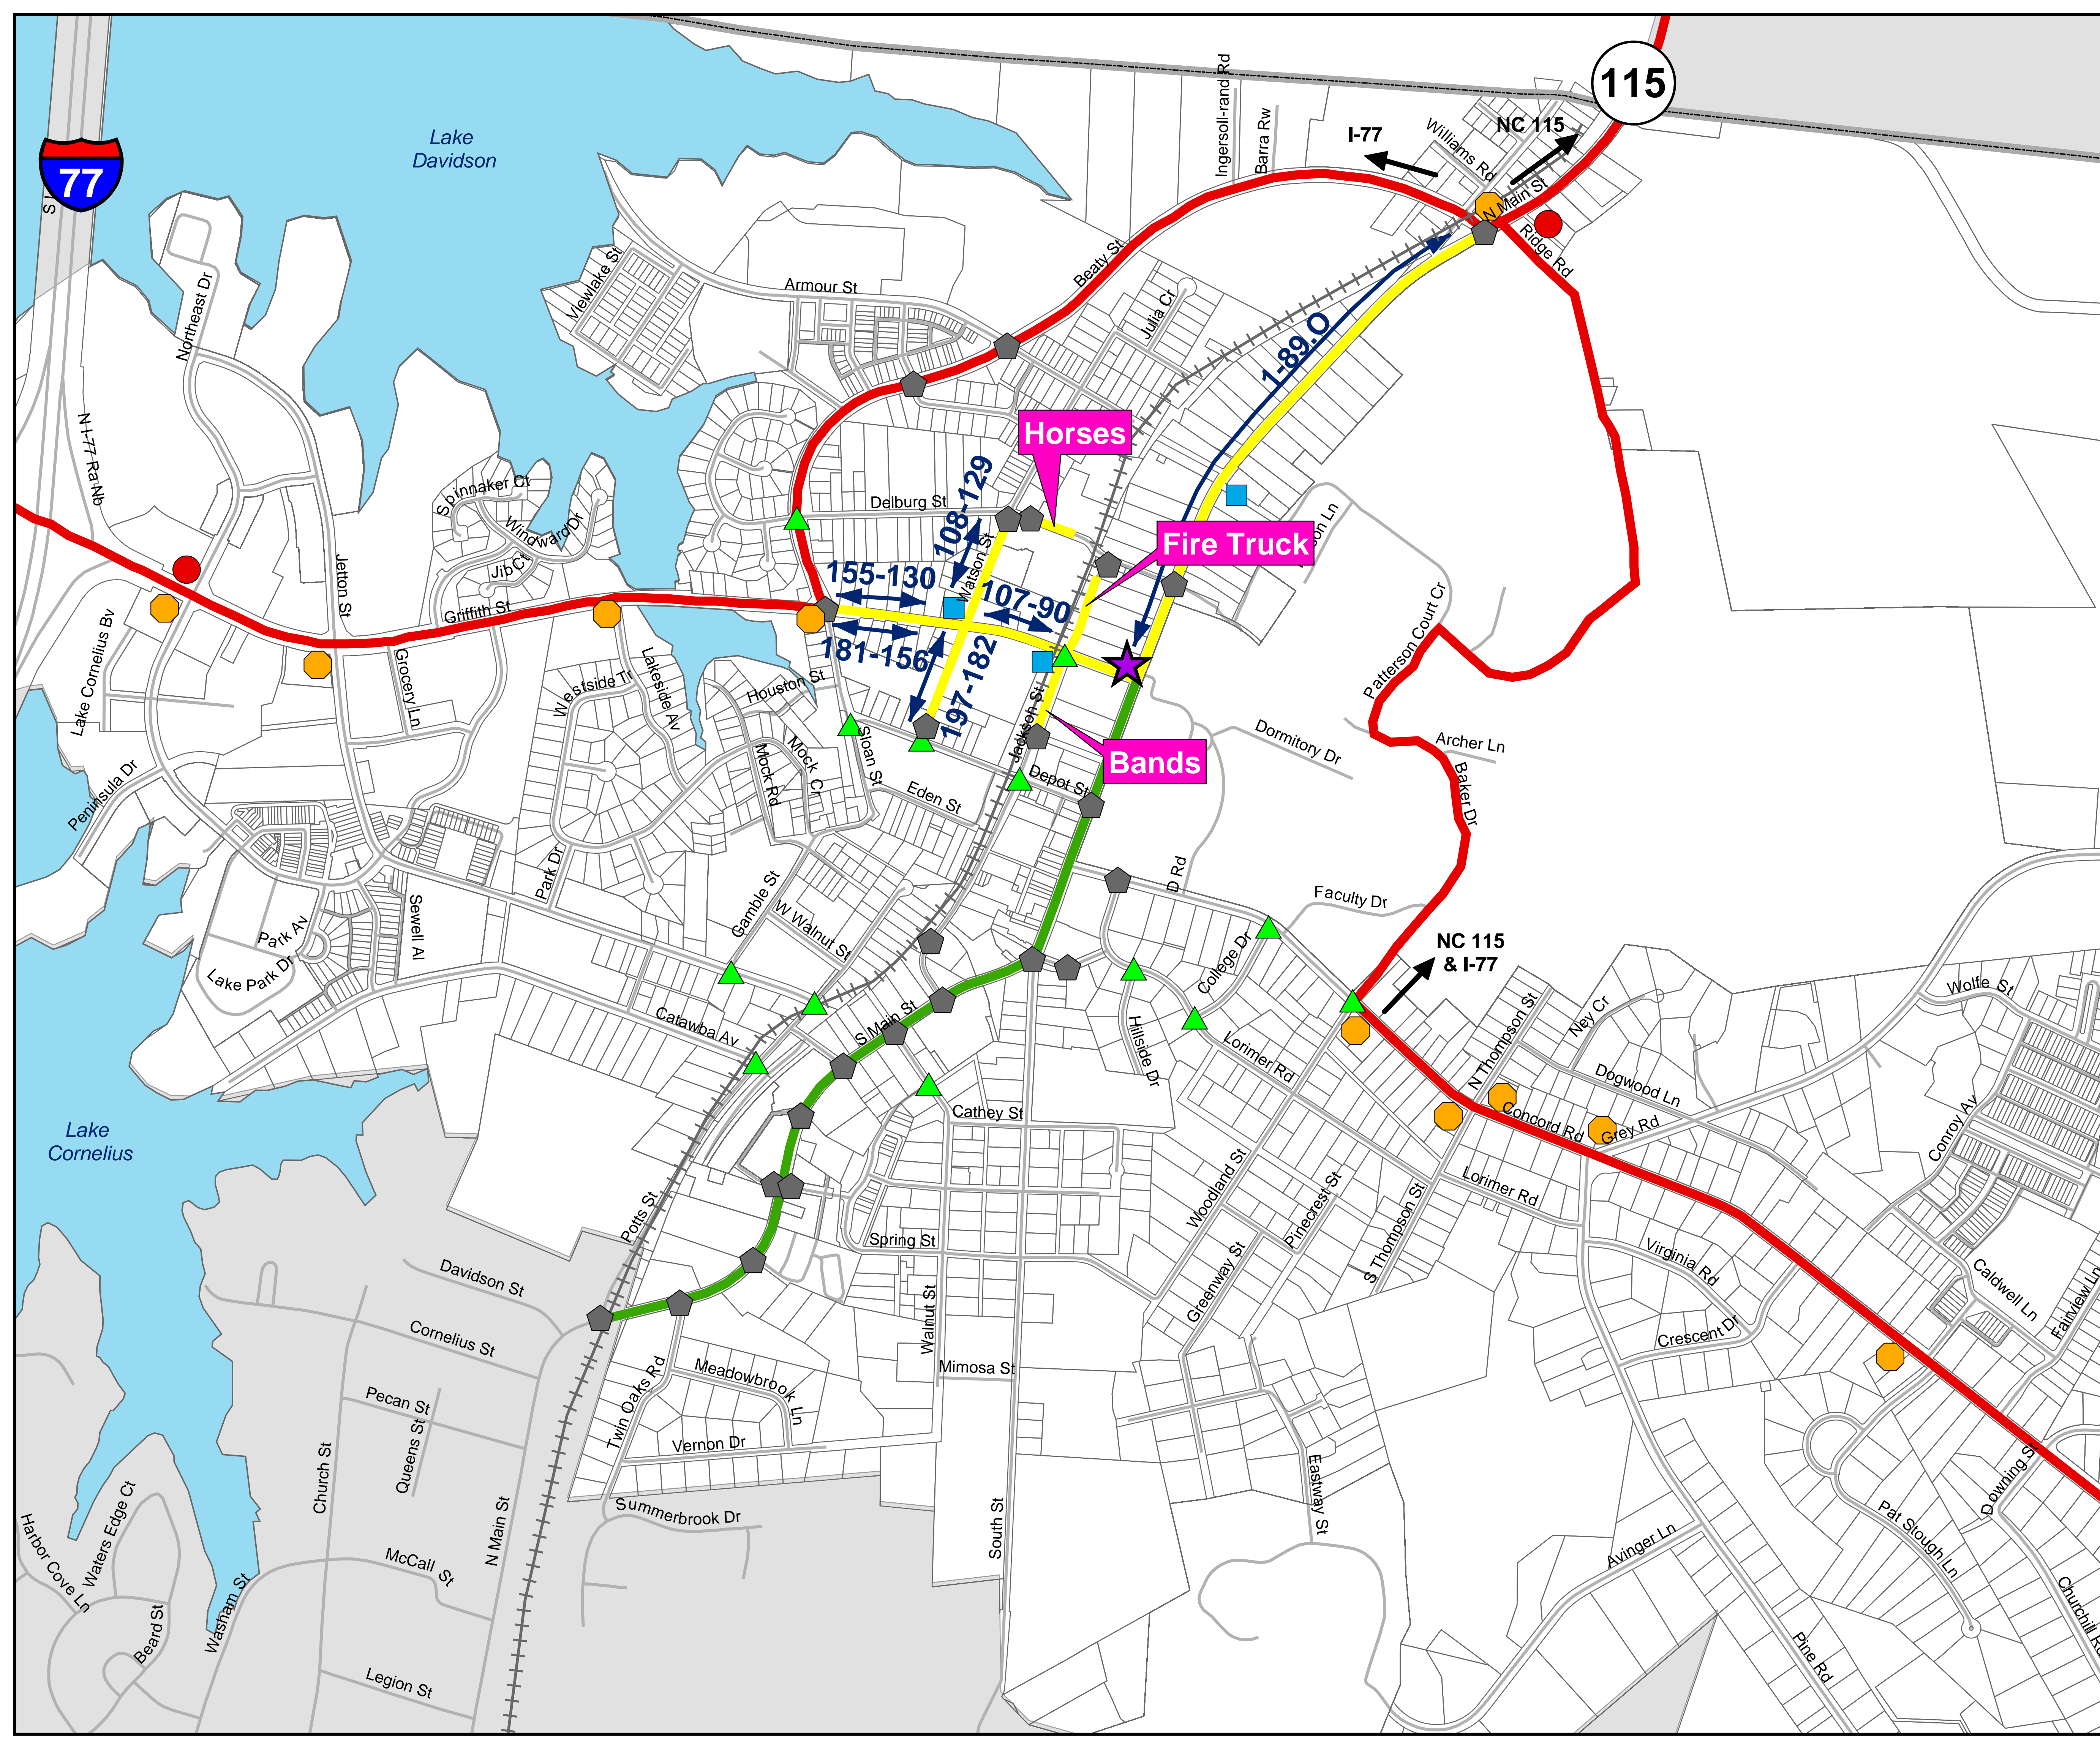

Christmas Parade Staging and Detours

December 2011

- Command Post
- Detour Sign
- Road Closed Barricade
- Road Closed A-Frame
- One Week Warning
- Port-A-Johns
- Detour
- Staging
- Parade Route
- Line-Up
- Streets
- Railroad
- County Boundary
- Parcels

0 295 590 1,180 Feet

Line-Up Information

#1-89.0
Line up in the southbound lane on N. Main St.
Please enter N. Main St. from Beaty St.

#90-107
Line up in the westbound lane on Griffith St.
beginning at railroad tracks

#108-129
Line up on Watson St. beginning at Griffith St.

#130-155
Line up on the north side of Griffith St.
beginning at Watson St.

#156-181
Line up on the south side of Griffith St.
beginning at Watson St.

#182-197
Line up on the west side of Watson St.
beginning at Griffith St.

Each line up number indicates 20 ft.
Please line up within your number locations.

Horses

Fire Truck

Bands

NC 115 & I-77

115

77

Lake Davidson

Lake Cornelius

Washburn St

Legion St

McCall St

Queens St

Pecan St

Cornelius St

Davidson St

Park Av

Sawell Al

Grocery Ln

Griffith St

Jib Ct

Windward Dr

Spinnaker Ct

Viewlake St

Northeast Dr

N-177 Rd

Summerbrook Dr

Vernon Dr

Meadowbrook Ln

Twin Oaks Rd

Potts St

Catawba Av

S Main St

Gamble St

W Walnut St

Mock Rd

Houston St

Lakeside Av

W Las Side Tr

Armour St

Delburg St

South St

Mimosa St

Walnut St

Spring St

Cathey St

College Dr

Hillside Dr

Eden St

Depot St

Jackson St

Watson St

108-129

155-130

181-156

197-182

Greenway St

Woodland St

Pinecrest St

S Thompson St

Lorimer Rd

Faculty Dr

D Rd

Archer Ln

Patterson Court Cr

1-77

1-89.0

Williams Rd

Barra Rw

Ingersoll-rand Rd

NC 115

Avinger Ln

Pine Rd

Pat Slough Ln

Downing St

Churchill Rd

Conroy Av

Wolfe St

Ney Cr

Dogwood Ln

Grey Rd

Concord Rd

N Thompson St

Virginia Rd

Crescent Dr

NC 115

Pat Slough Ln

Downing St

Churchill Rd

Conroy Av

Wolfe St

Ney Cr

Dogwood Ln

Grey Rd

Concord Rd

N Thompson St

Virginia Rd

Crescent Dr

NC 115

Ridge Rd

115

Pat Slough Ln

Downing St

Churchill Rd

Conroy Av

Wolfe St

Ney Cr

Dogwood Ln

Grey Rd

Concord Rd

N Thompson St

Virginia Rd

Crescent Dr

NC 115

Ridge Rd

115